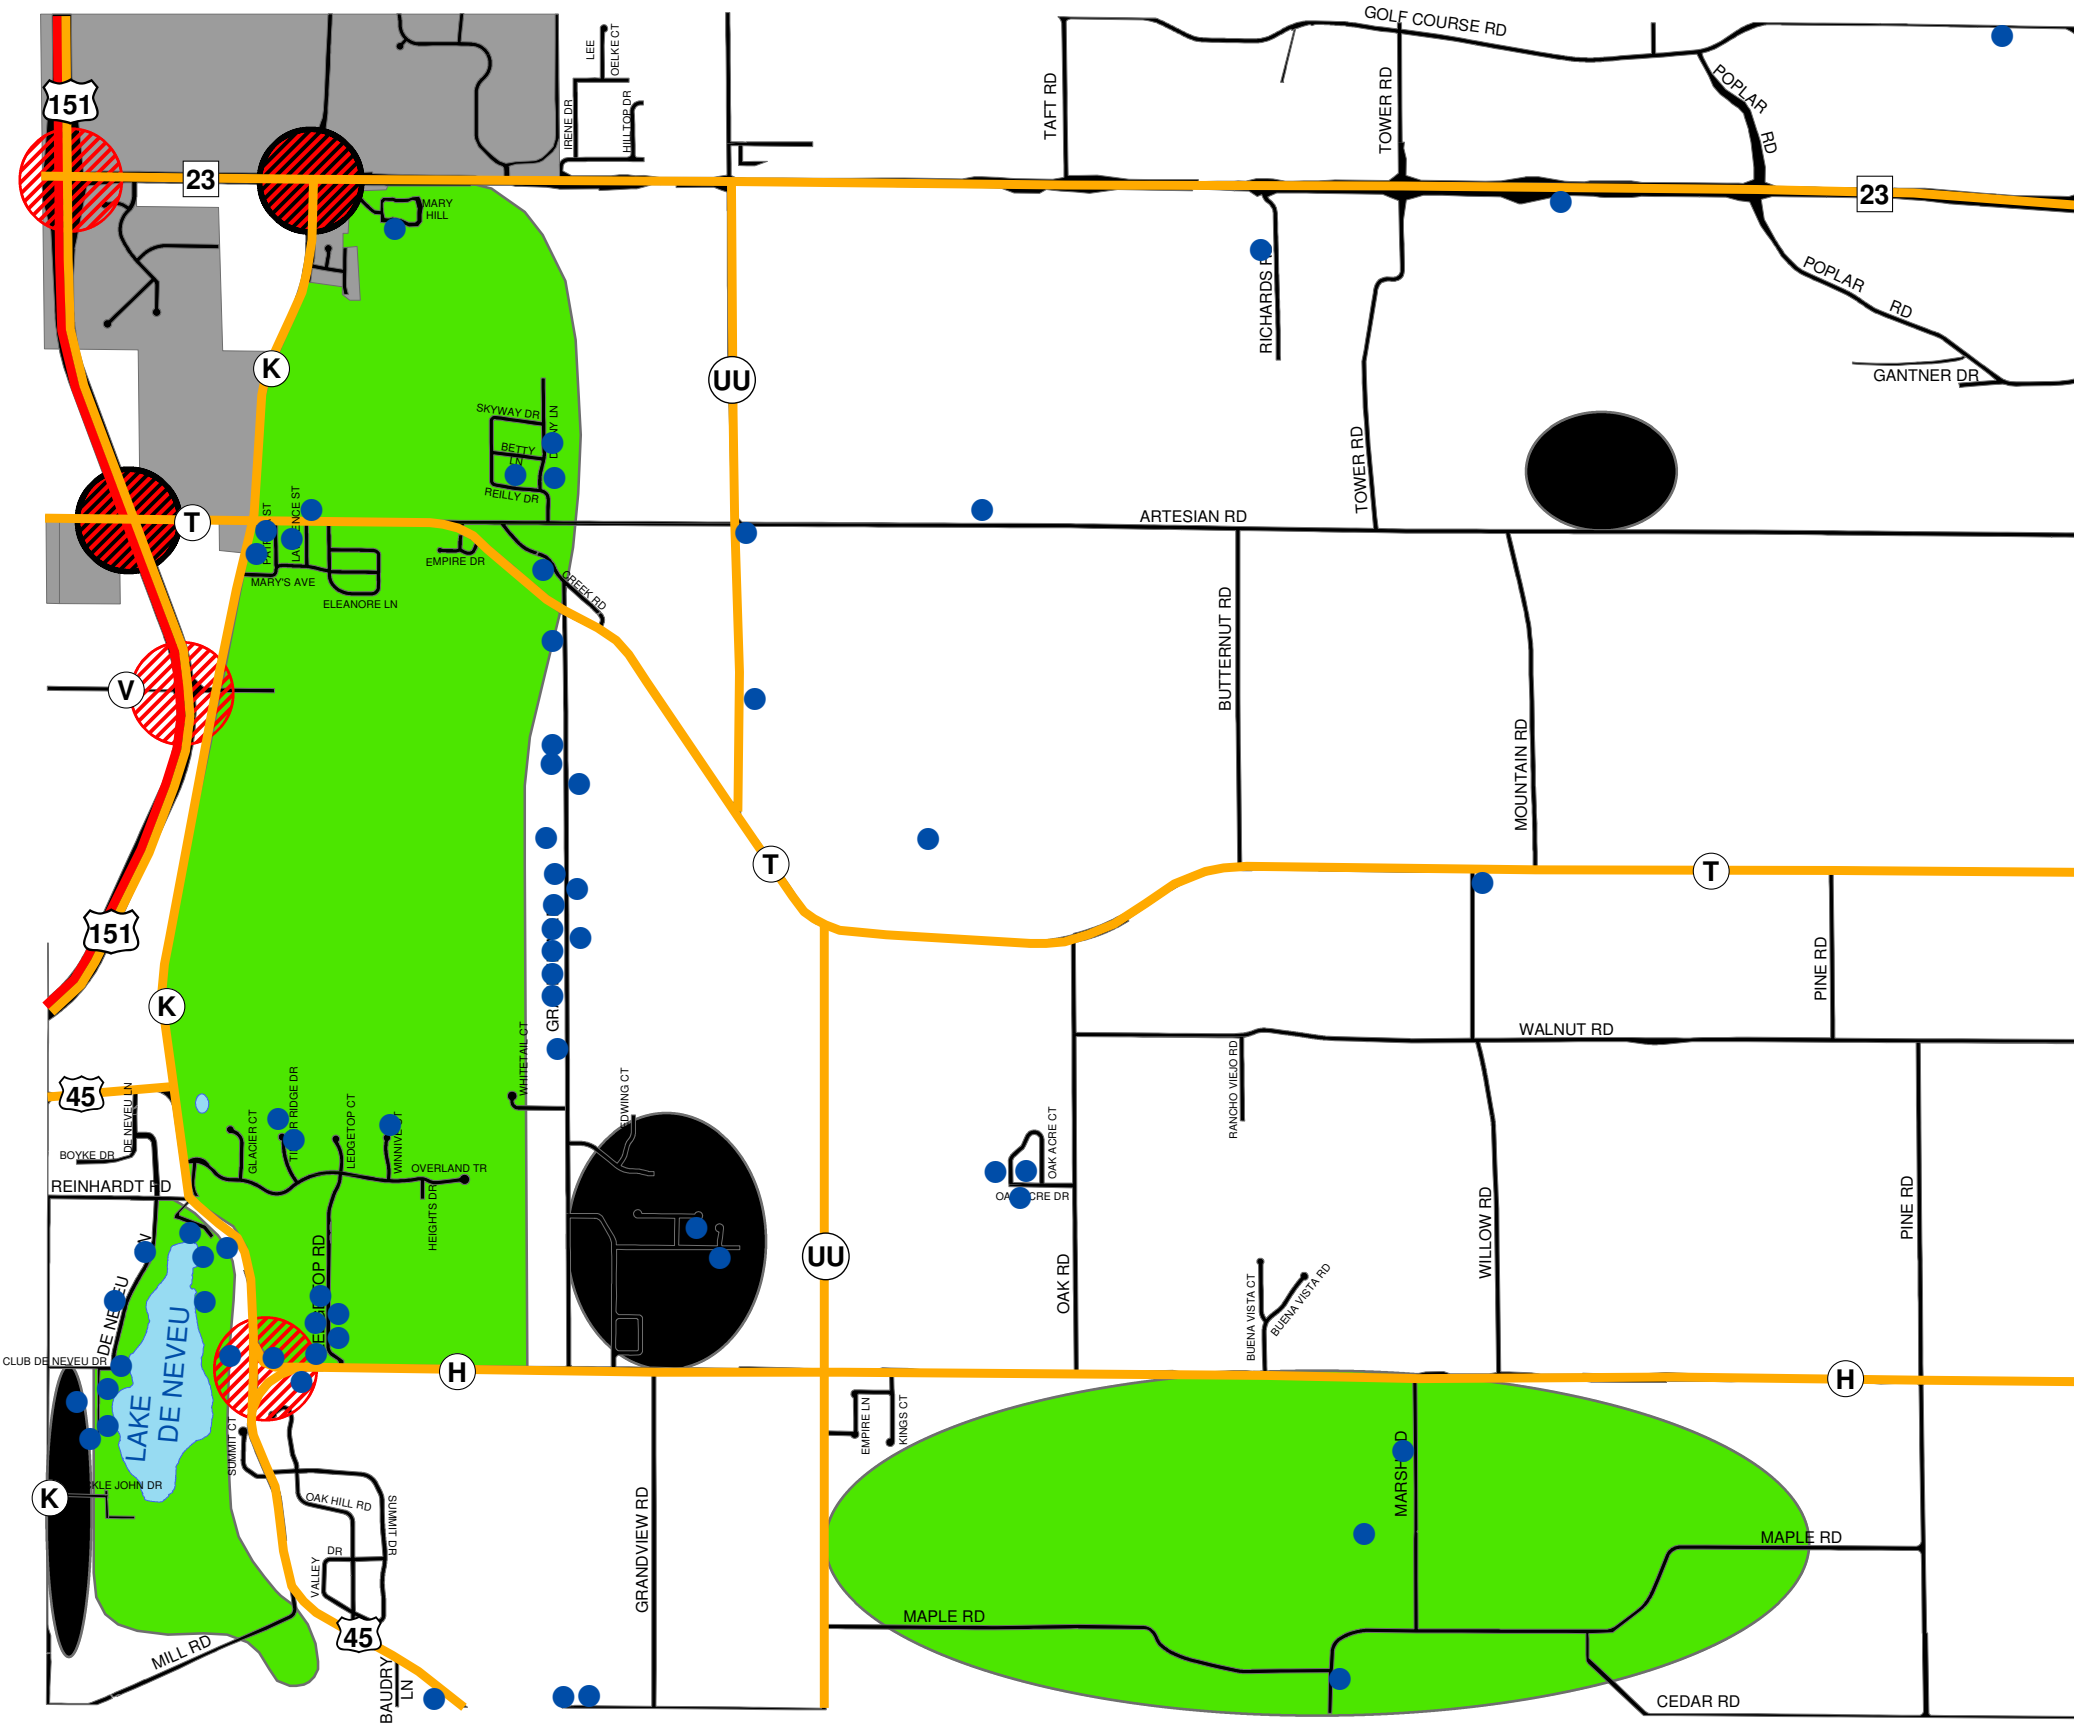

COMPOSITE ATTITUDE MAP

TOWN OF EMPIRE

Legend

- PARTICIPATING COMMUNITY MEMBERS
- ▨ INTERSECTION CONCERNS
- AREAS OF CONCERN
- SCENIC AREAS
- WATER
- CITY OF FOND DU LAC
- ROADS
- TRAFFIC CONCERNS
- FREQUENTLY TRAVELD ROUTES