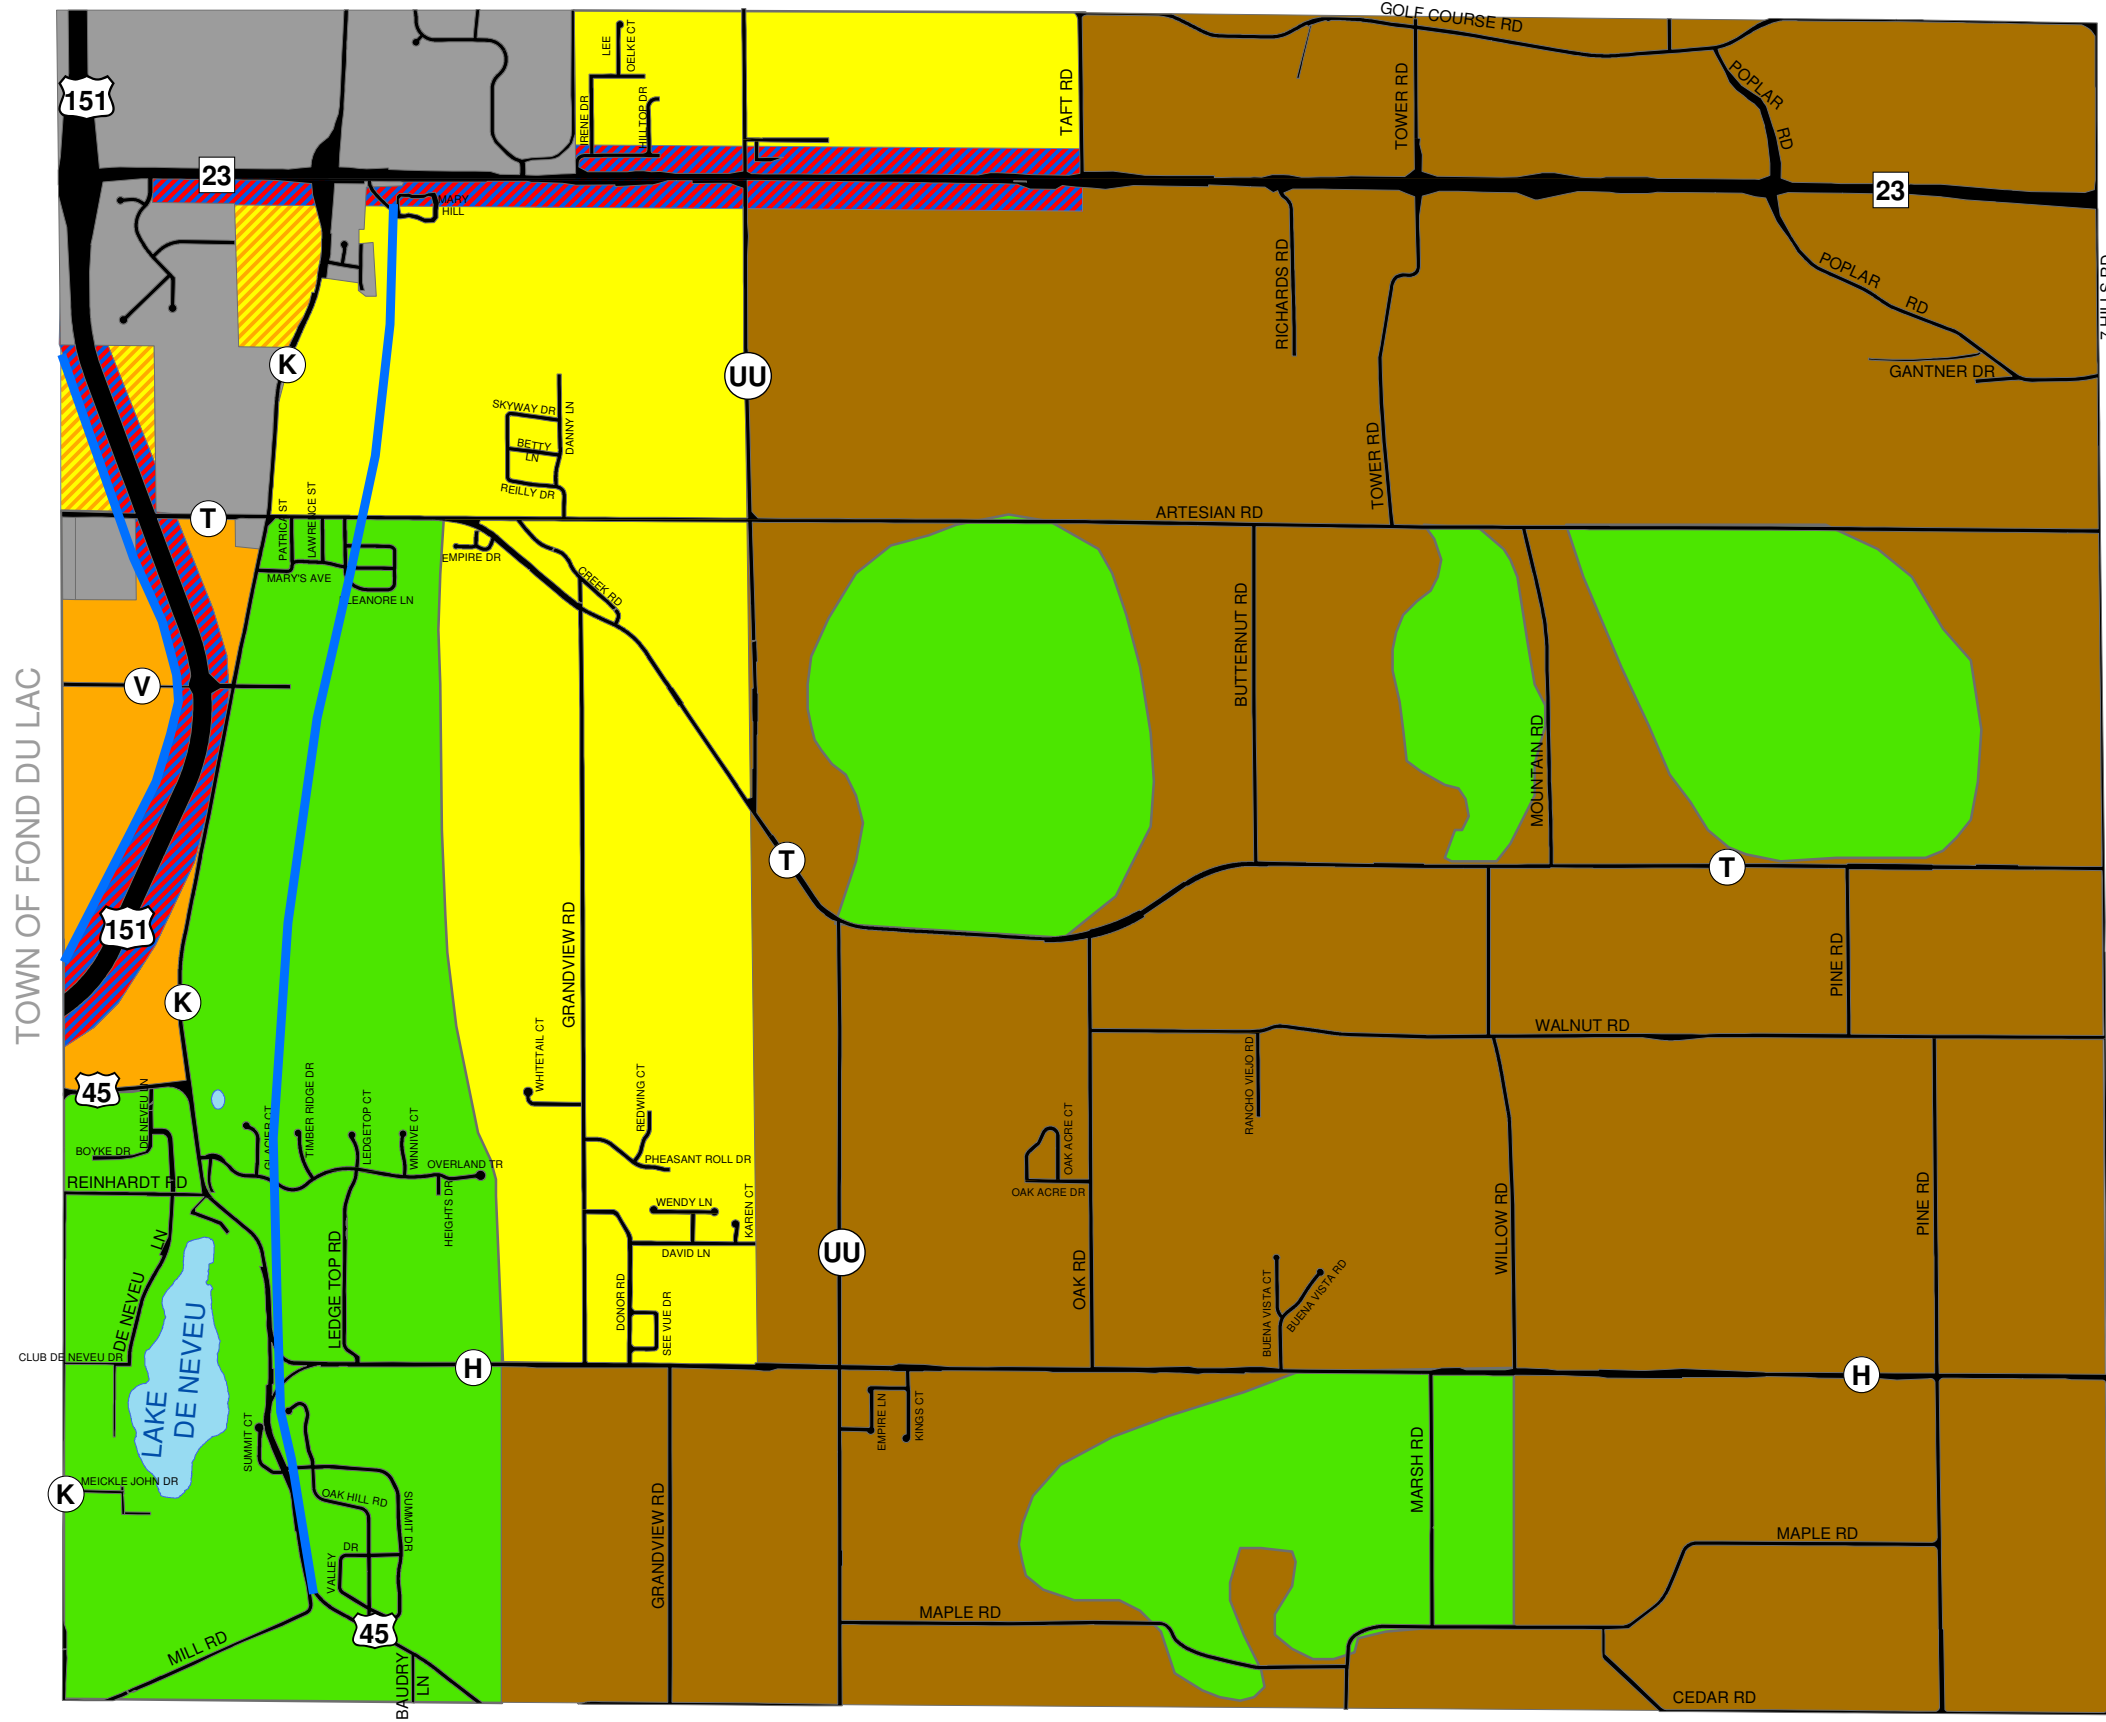

MAJORITY OPINION MAP

TOWN OF EMPIRE

TOWN OF TAYCHEEDA

Legend

- FARMING
- SINGLE FAMILY HOUSING
- ALTERNATIVE HOUSING
- SINGLE FAMILY / ALTERNATIVE HOUSING
- COMMERCIAL / OFFICE
- RECREATIONAL AREAS / PRESERVATION
- ROADS
- WATER
- CITY OF FOND DU LAC
- WALKING / BIKING TRAILS