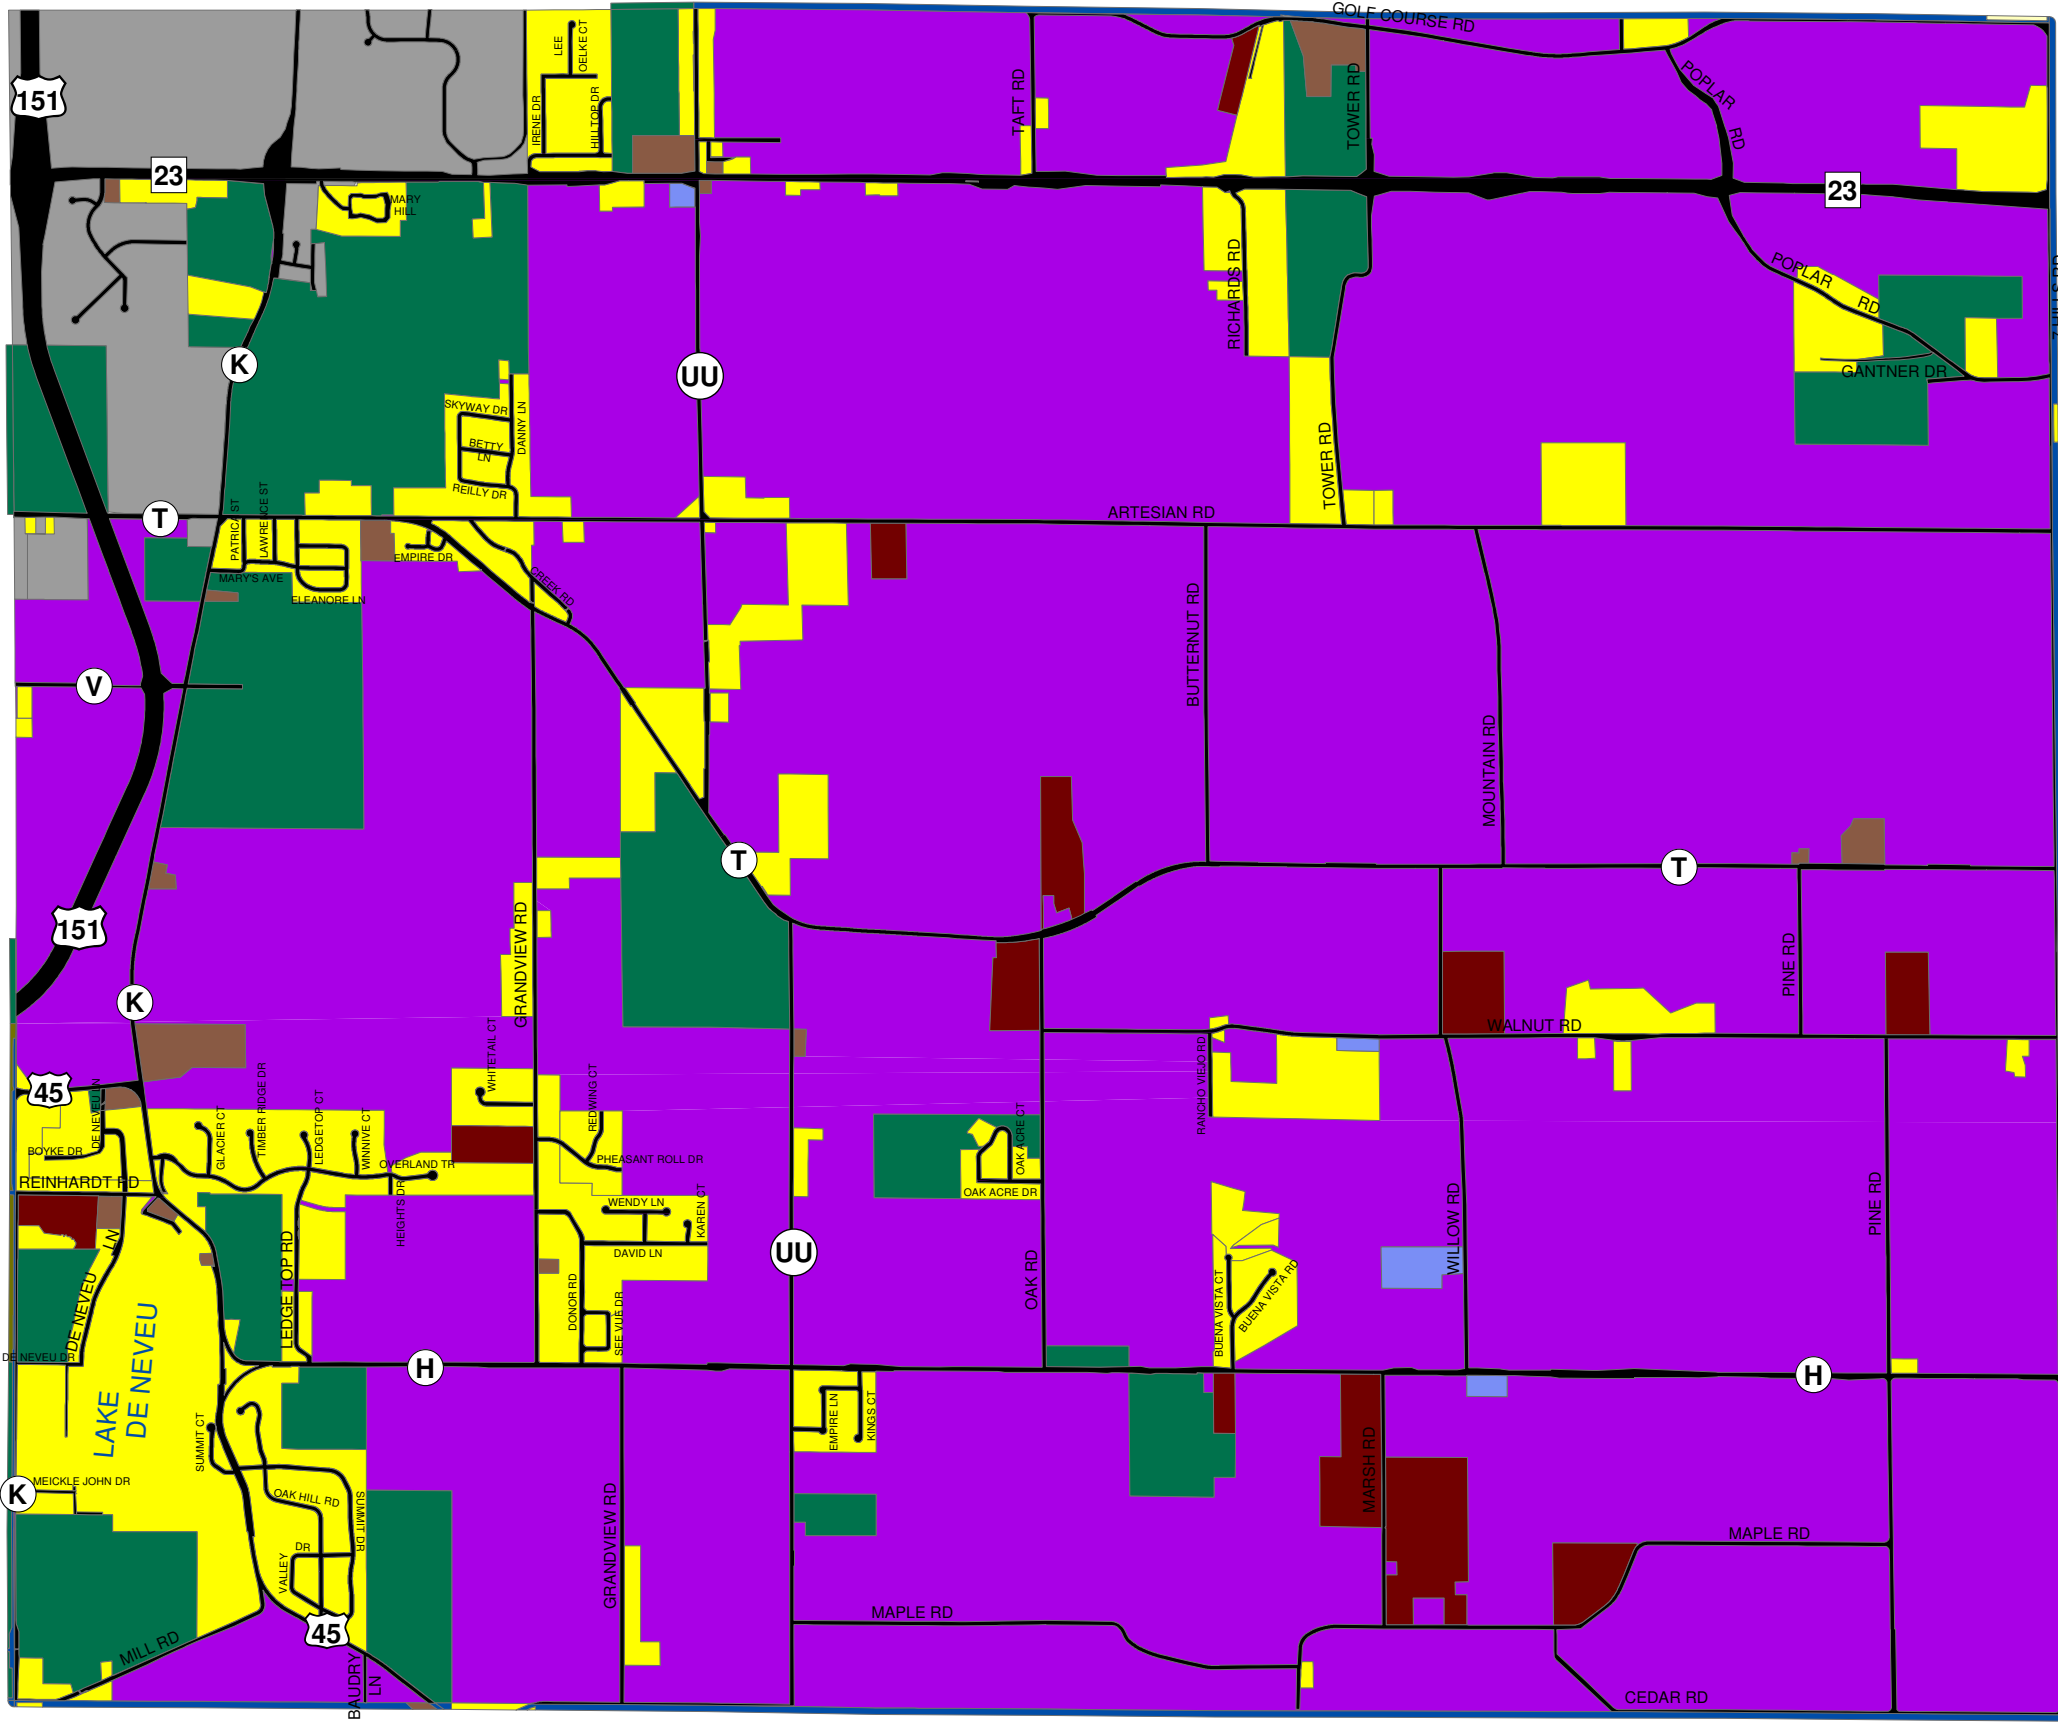

ZONING MAP

TOWN OF EMPIRE

TOWN OF TAYCHEEDA

Legend

- Agricultural Transitional
- Business
- Exclusive Agricultural
- Exclusive Agricultural Use
- General Agriculture
- Industrial
- Residential
- Residential Estate
- Rural Residential
- Roads
- Water
- City of Fond du Lac
- Rivers / Streams

TOWN OF FOND DU LAC

TOWN OF FOREST

TOWN OF EDEN

Omni
ASSOCIATES

PROJECT # M1118A03
DATE: 05/12/2005
DRAWN BY: KAL
REVISED:

ONE SYSTEMS DRIVE APPLETON, WI 54914
PHONE: (920) 735-6900 FAX: (920) 830-6100

Location: F:\Municipal\Jobs\M1118 (Empire)\GIS\DRAWINGS\Zoning.MXD
Source: Fond du Lac County
East Central Wisconsin Regional Planning Commission